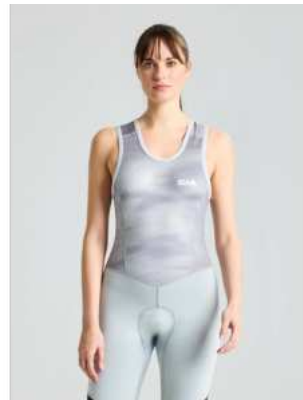

Fabric

Neoprene NAM 1.5 Super
Stretch + Aqua Skin
85% Neoprene 10% Nylon 5%
Spandex

↔
STRETCH

W68
CLIFF GREY

€210.00