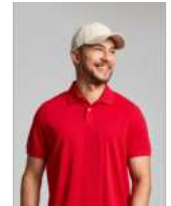

Size Range: TG U
Four Season
Fabric
Cap Cotton Twill
100% Cotton 280gsm

→ Embroidered eyelets for ventilation

W01
BLACK INK

W02
BRIGHT WHITE

W05
ALUMINIUM

W09
DRY SAND

W13
DARK NAVY

W14
TITANIUM