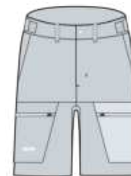

W68
CLIFF GREY

€120.00